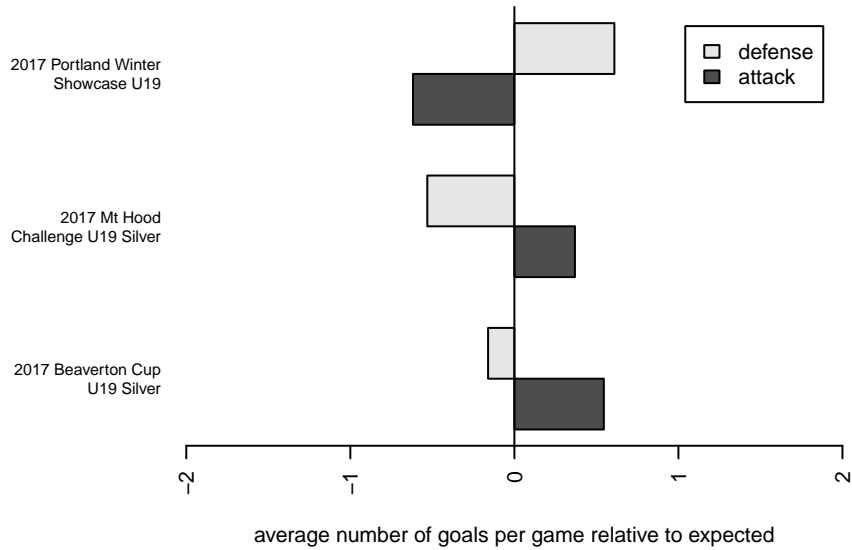

Venues played:
 2017 PCU Summer Classic HS Silver
 2017 Beaverton Cup U19 Silver
 2017 Mt Hood Challenge U19 Silver
 2017 Portland Winter Showcase U19
 2017 PTT Winter G99 Premier

Thelo Chaos G99
 Dots are actual minus expected GF (blue circles) and GA (red triangles).
 Blue line is smoothed change in attack strength. Red is smoothed change in defense strength.

**attack and defense variance (black dot)
relative to other teams
and top 10 in region**

**attack and defense rating
relative to others at age
and all opponents in last 13 months**

Performance relative to 13 month average