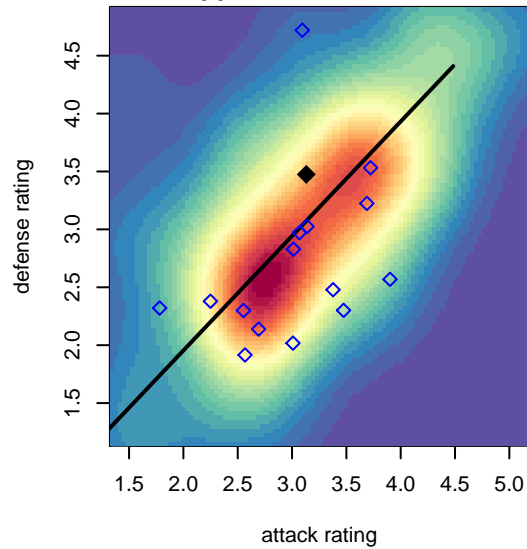

Venues played:
 2017 PCU Summer Classic HS Silver
 2017 Beaverton Cup U19 Silver
 2017 Mt Hood Challenge U19 Silver
 2017 Portland Winter Showcase U19
 2017 PTT Winter G99 Premier

Thelo Chaos G99
 Dots are actual minus expected GF (blue circles) and GA (red triangles).
 Blue line is smoothed change in attack strength. Red is smoothed change in defense strength.

**attack and defense variance (black dot)
relative to other teams
and top 10 in region**

**attack and defense rating
relative to others at age
and all opponents in last 13 months**

Performance relative to 13 month average