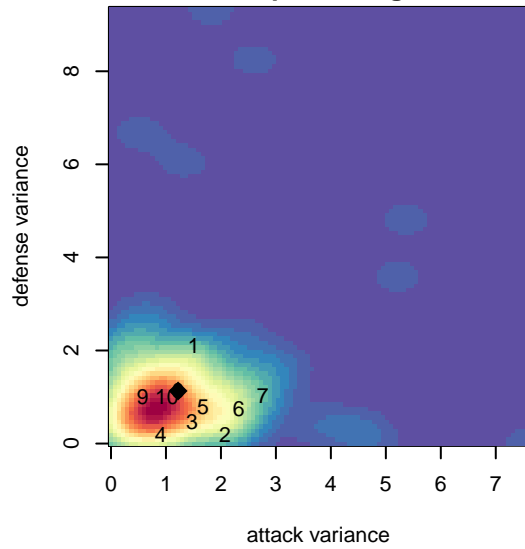

Thelo Chaos G99

Thelo United Futbol
 Milwaukie, OR
 G99 total strength=1753
 attack=22.9 defense=32.29
 spr league = PTT Win G99 Premier

alt names used:
 THELO UNITED FC CHAOS
 Thelo Chaos
 Thelo United Chaos
 Thelo United Chaos
 Thelo 99G Chaos

Venues played:
 2017 PCU Summer Classic HS Silver
 2017 Beaverton Cup U19 Silver
 2017 Mt Hood Challenge U19 Silver
 2017 Portland Winter Showcase U19
 2017 PTT Winter G99 Premier

Thelo Chaos G99
 Dots are actual minus expected GF (blue circles) and GA (red triangles).
 Blue line is smoothed change in attack strength. Red is smoothed change in defense strength.

**attack and defense variance (black dot)
relative to other teams
and top 10 in region**

**attack and defense rating
relative to others at age
and all opponents in last 13 months**

Performance relative to 13 month average