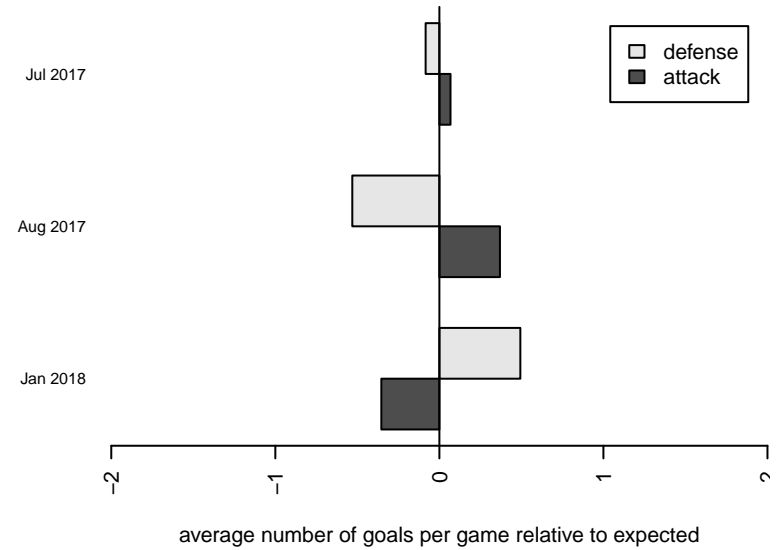

Performance relative to 13 month average