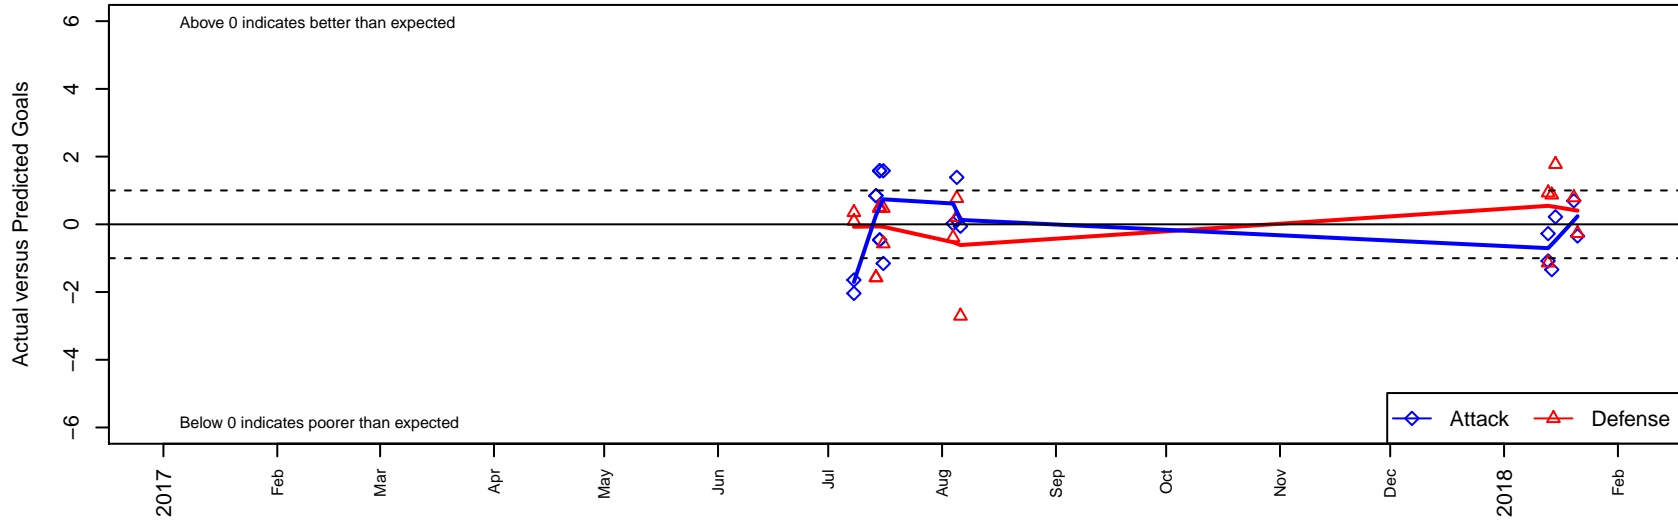

Thelo Chaos G99

Thelo United Futbol
 Milwaukie, OR
 G99 total strength=1753
 attack=22.9 defense=32.29
 spr league = PTT Win G99 Premier

alt names used:
 THELO UNITED FC CHAOS
 Thelo Chaos
 Thelo United Chaos
 Thelo United Chaos
 Thelo 99G Chaos

Venues played:
 2017 PCU Summer Classic HS Silver
 2017 Beaverton Cup U19 Silver
 2017 Mt Hood Challenge U19 Silver
 2017 Portland Winter Showcase U19
 2017 PTT Winter G99 Premier

Thelo Chaos G99
 Dots are actual minus expected GF (blue circles) and GA (red triangles).
 Blue line is smoothed change in attack strength. Red is smoothed change in defense strength.

**attack and defense variance (black dot)
relative to other teams
and top 10 in region**

**attack and defense rating
relative to others at age
and all opponents in last 13 months**

Performance relative to 13 month average